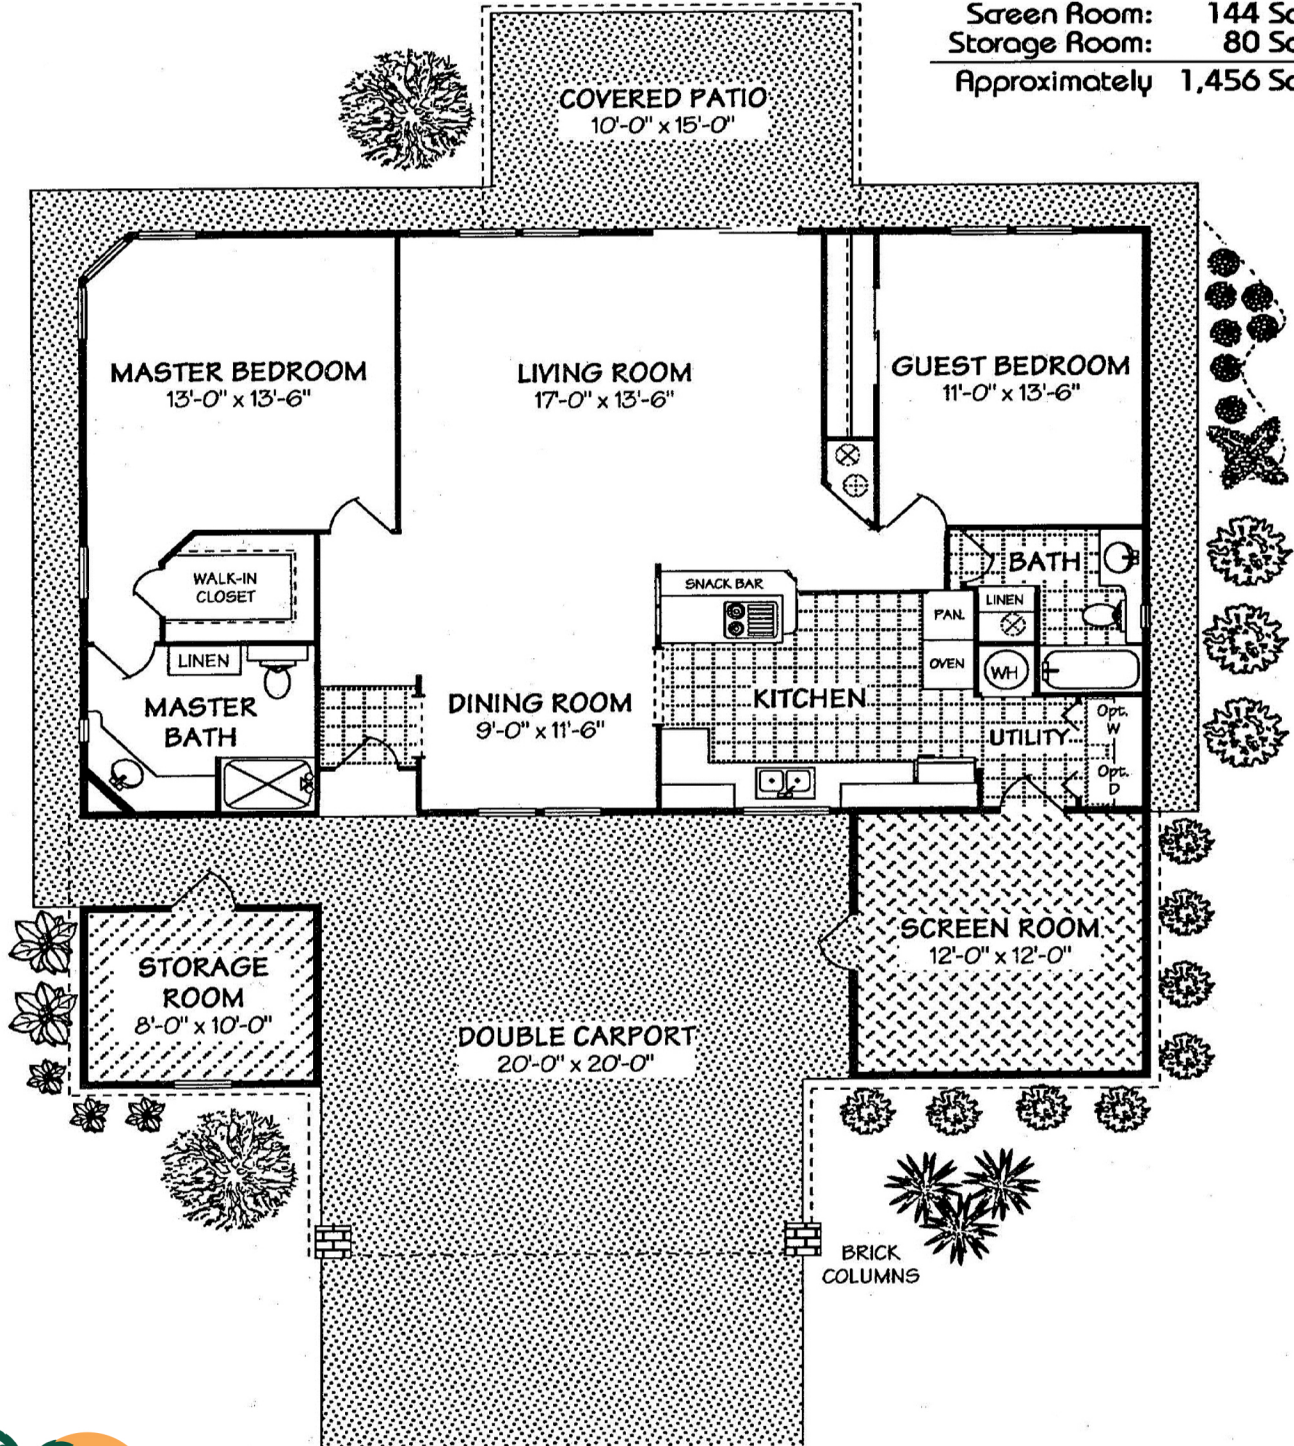

ST. JAMES

Title Size: 28' x 48'
Living Environment

Home 28' x 44': 1,232 Sq. Ft.
 Screen Room: 144 Sq. Ft.
 Storage Room: 80 Sq. Ft.

 Approximately 1,456 Sq. Ft.

LAS PALMAS

A Thesman Community

215 N. Power Road Mesa, AZ 85205