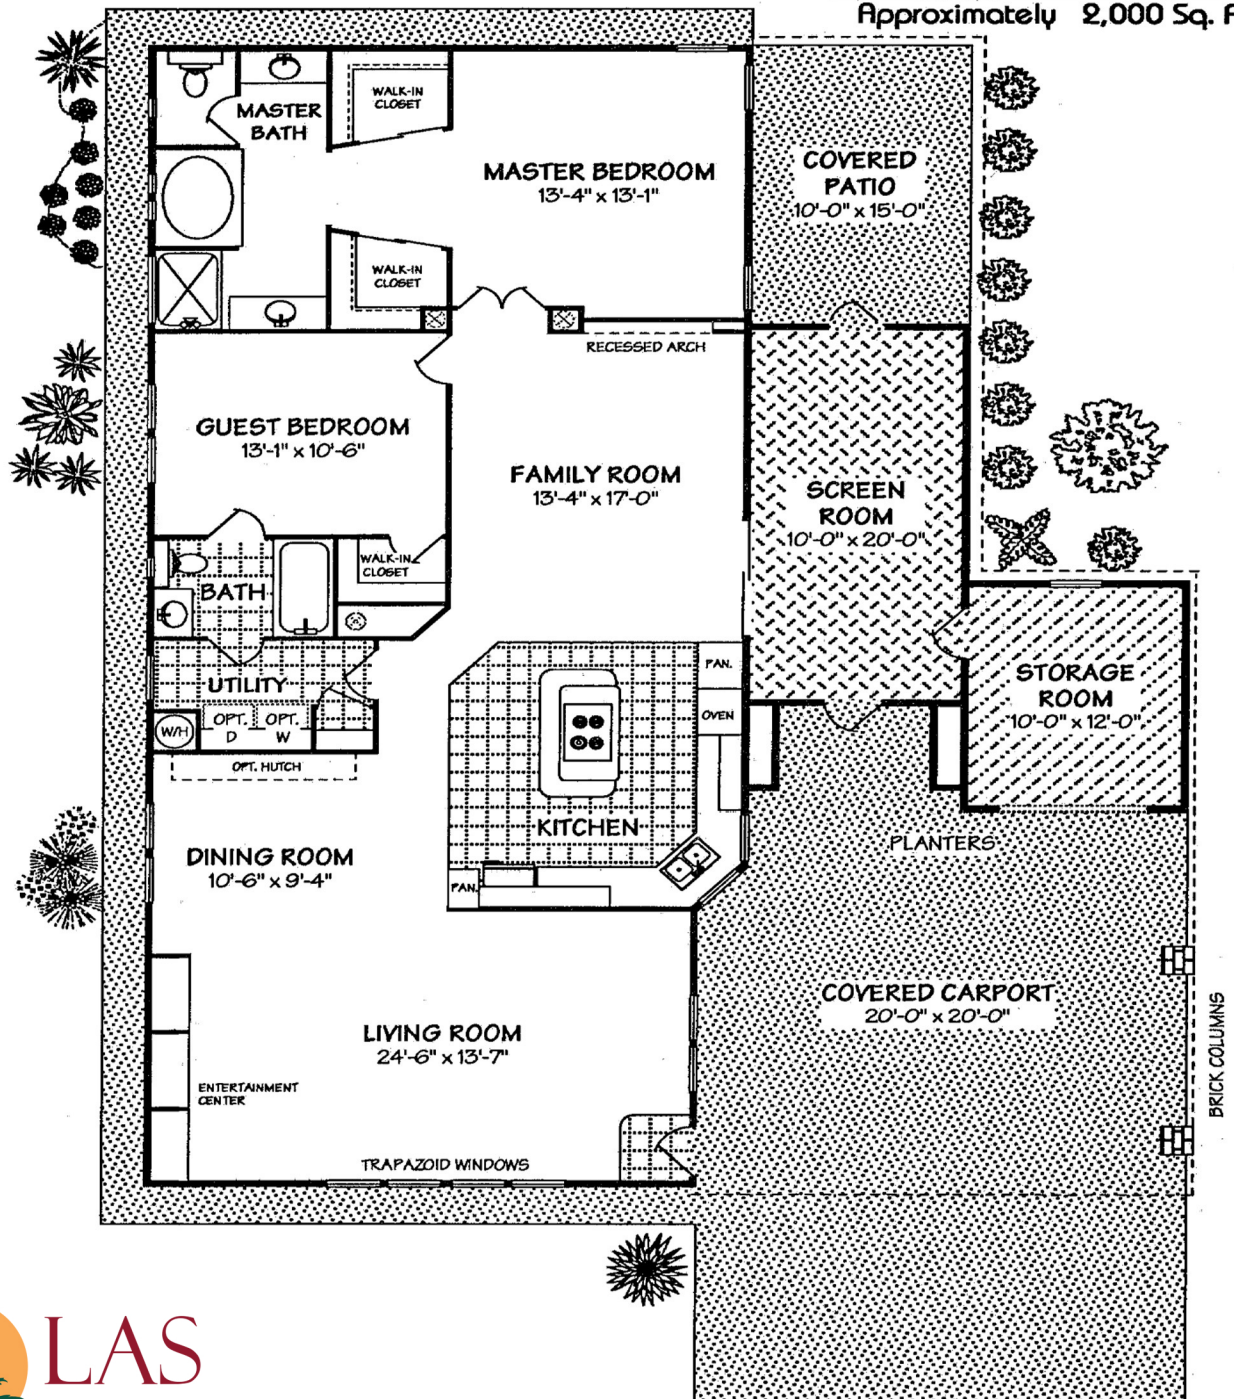

RIVIERA

Title Size: 28' x 64'
Living Environment

Home 28' x 60': 1,680 Sq. Ft.
 Screen Room: 200 Sq. Ft.
 Storage Room: 120 Sq. Ft.

Approximately 2,000 Sq. Ft.

LAS PALMAS

A Thesman Community

215 N. Power Road Mesa, AZ 85205