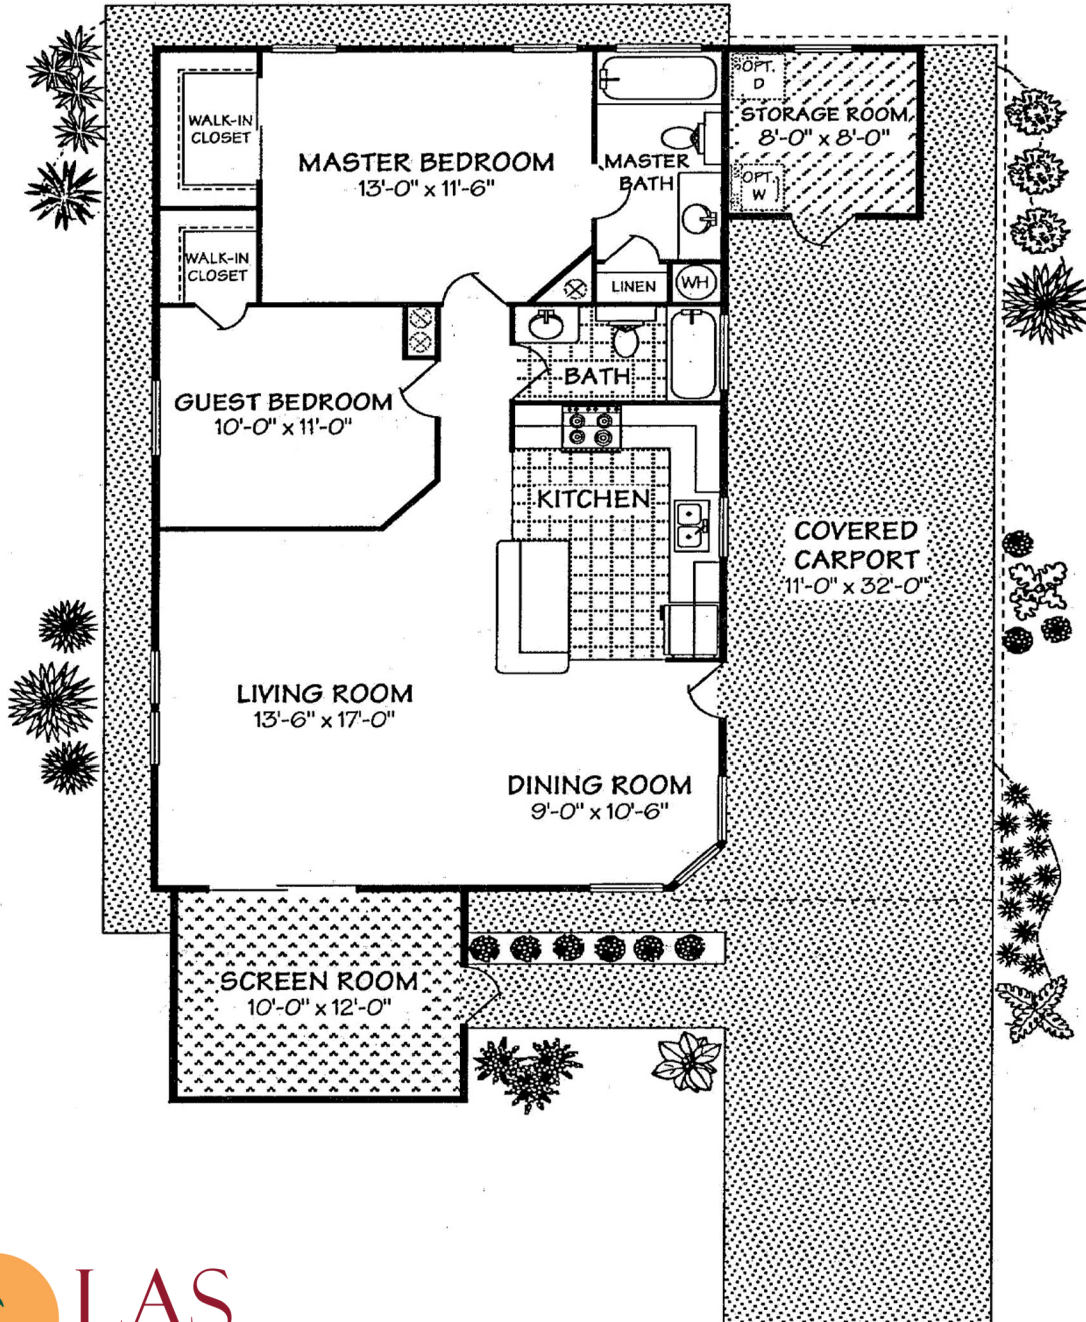

# OAKMONT

**Title Size: 24' x 44'**  
**Living Environment**

Home 24' x 40': 960 Sq. Ft.  
Screen Room: 120 Sq. Ft.  
Storage Room: 64 Sq. Ft.  
Approximately 1,144 Sq. Ft.

215 N. Power Road Mesa, AZ 85205