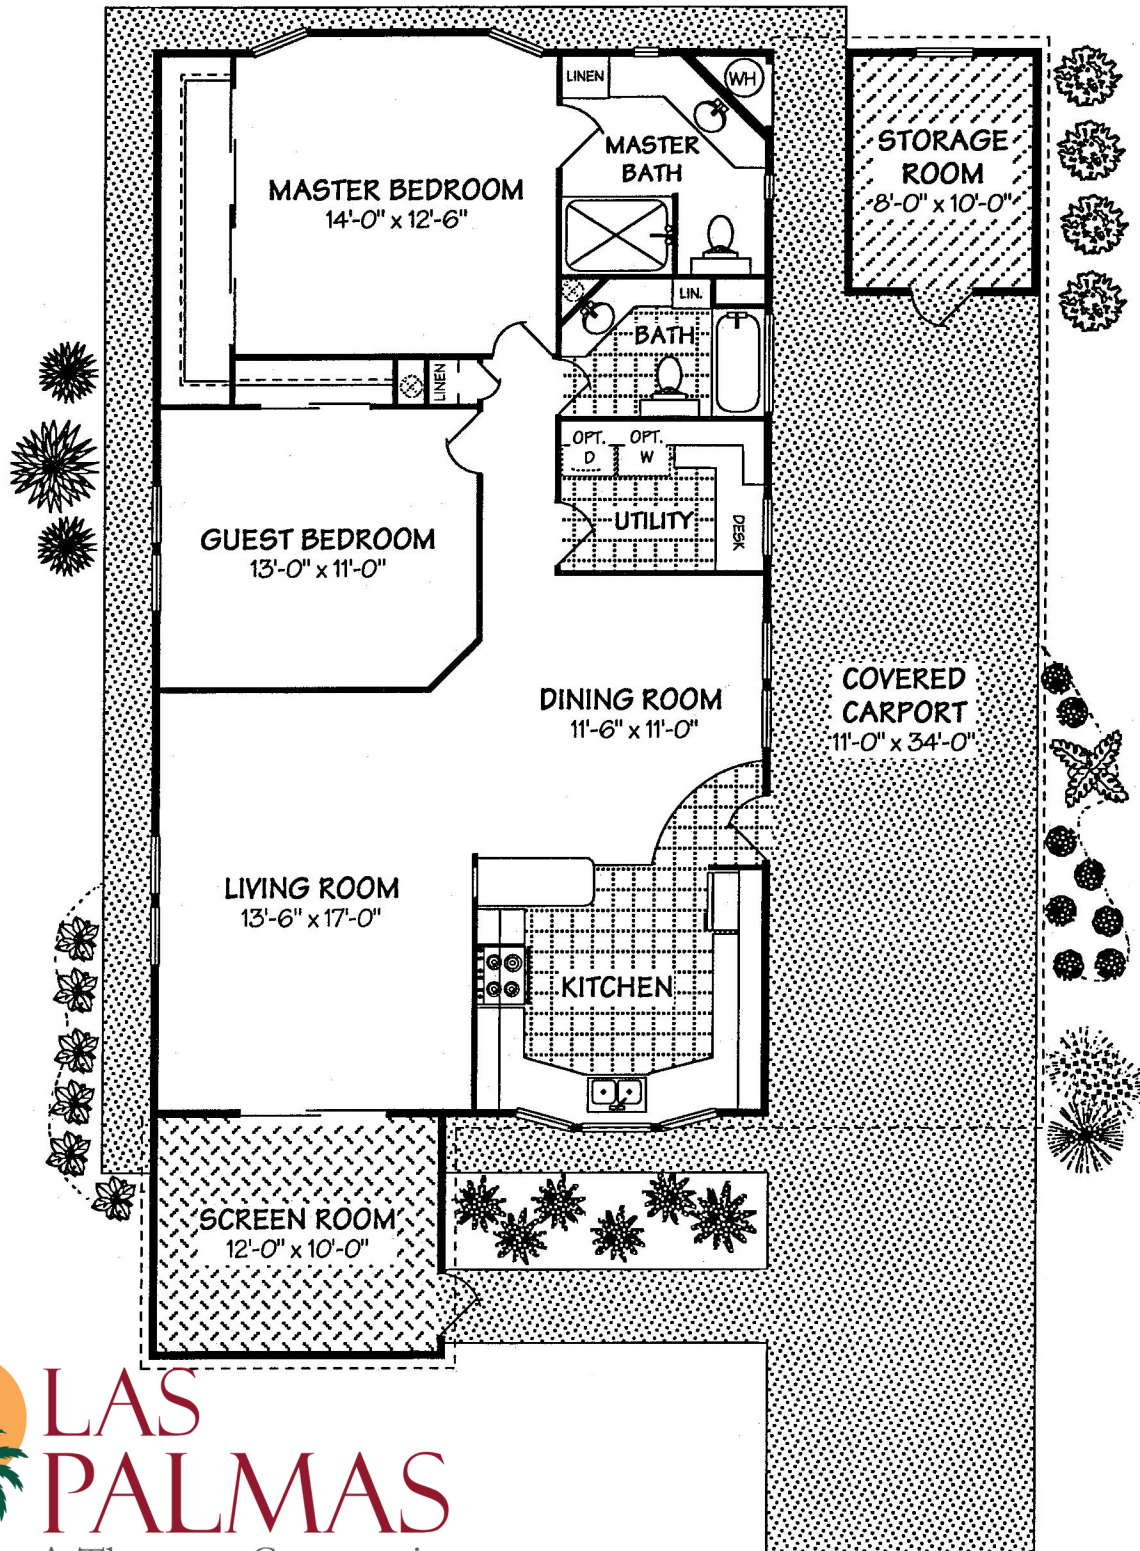

# MONTEREY

**Title Size: 26' x 48'**  
**Living Environment**

Home 26' x 44': 1,144 Sq. Ft.  
Screen Room: 120 Sq. Ft.  
Storage Room: 80 Sq. Ft.  

---

Approximately 1,344 Sq. Ft.

**LAS  
PALMAS**

A Thesman Community